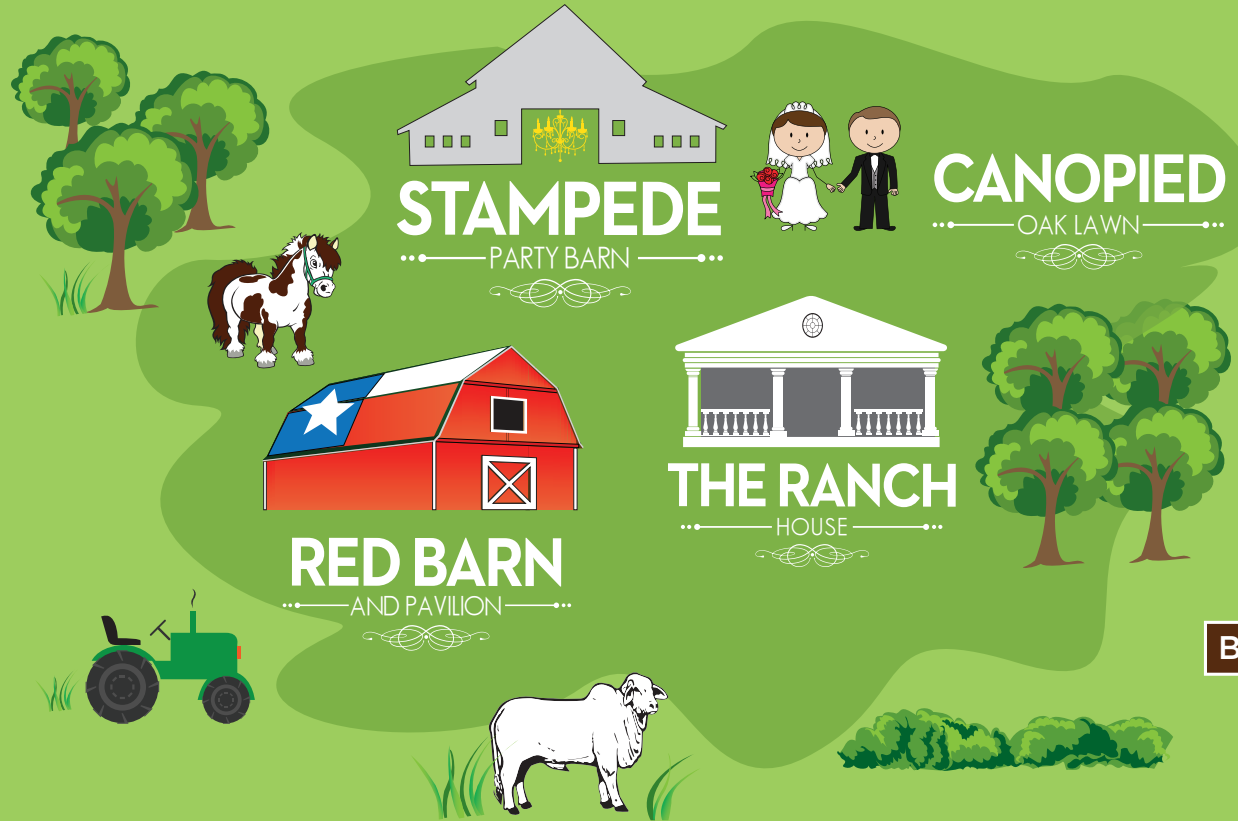

1800 Bauer Rd, Winnie, Texas 77665
409-651-1776 | 409-656-0030

Bauer Rd

1406

Bauer Rd

GAZEBO
ON THE POND

From the North

From Hwy 90: Head South on FM 365 and go approximately 5 miles. Turn slight right on FM 1406 South and go approximately 5 miles. Do not turn prematurely on George Bauer Road... continue another 2 miles until you see Bauer Road. Turn RIGHT. Go 1 mile.

From Houston

Take IH-10 East and take the 822 exit, FM 1410. Cross over IH-10 on FM 1410 and go North for 2 miles. At the intersection of FM 1410 and FM 1663, turn RIGHT on FM 1663. Go approximately 5 miles until you reach Bauer Rd. Turn LEFT on Bauer Rd.

1410

1663

1406

1663

From Beaumont

Take IH-10 to Winnie. Exit 829 at the WINNIE exit. You will see Winnie Trade Days. Turn RIGHT on FM 1663 North. Go North on FM 1663 for 2 miles. The road will curve to the left; go approximately 2 miles. At the intersection of FM 1663 & FM 1406, there will be a 4-way stop. Continue to go straight at the stop sign for another mile. Turn RIGHT on BAUER ROAD. Ranch house is located at the end of Bauer Road.