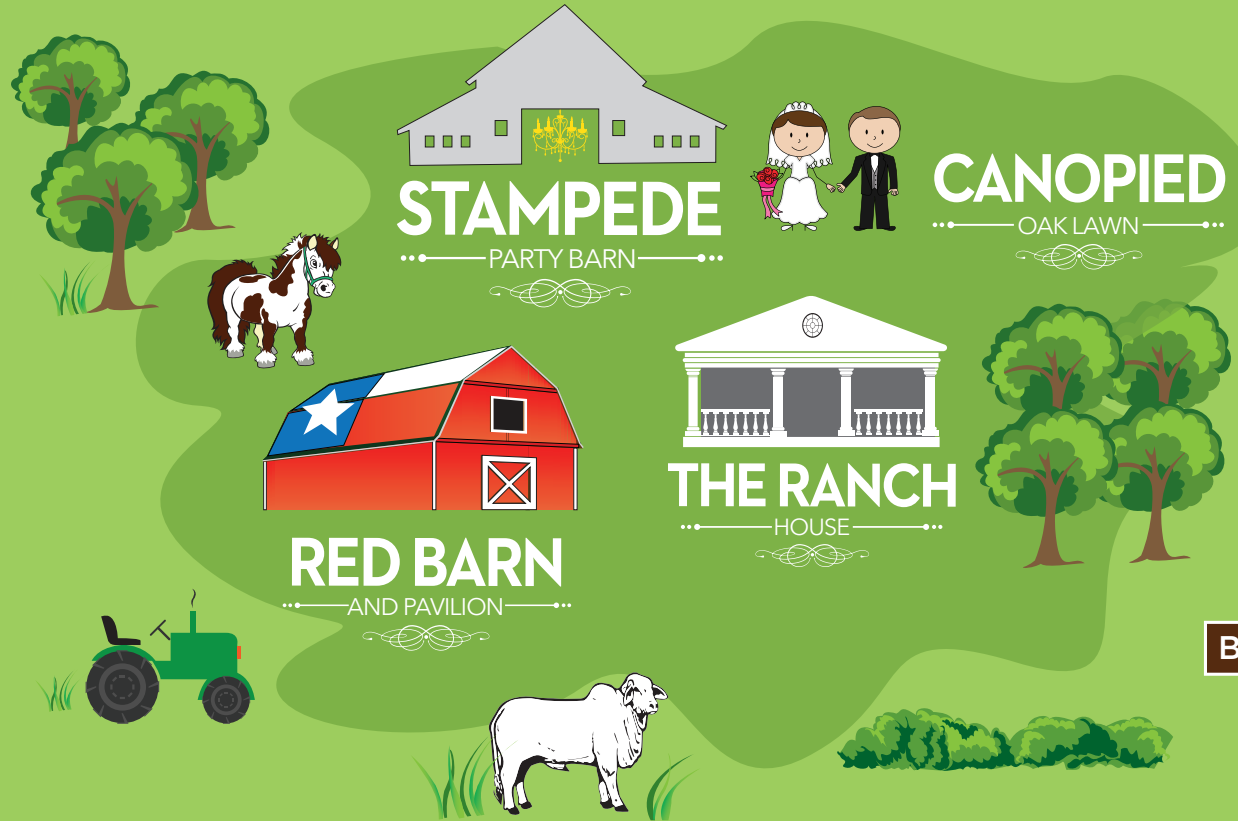

1800 Bauer Rd, Winnie, Texas 77665
(409) 730-5515

Bauer Rd

1406

From the North

From Hwy 90: Head South on FM 365 and go approximately 5 miles. Turn slight right on FM 1406 South and go approximately 5 miles. Do not turn prematurely on George Bauer Road... continue another 2 miles until you see Bauer Road. Turn RIGHT. Go 1 mile.

Bauer Rd

GAZEBO
ON THE POND

From Beaumont

Take IH-10 to Winnie. Exit 829 at the WINNIE exit. You will see Winnie Trade Days. Turn RIGHT on FM 1663 North. Go North on FM 1663 for 2 miles. The road will curve to the left; go approximately 2 miles. At the intersection of FM 1663 & FM 1406, there will be a 4-way stop. Continue to go straight at the stop sign for another mile. Turn RIGHT on BAUER ROAD. Ranch house is located at the end of Bauer Road.